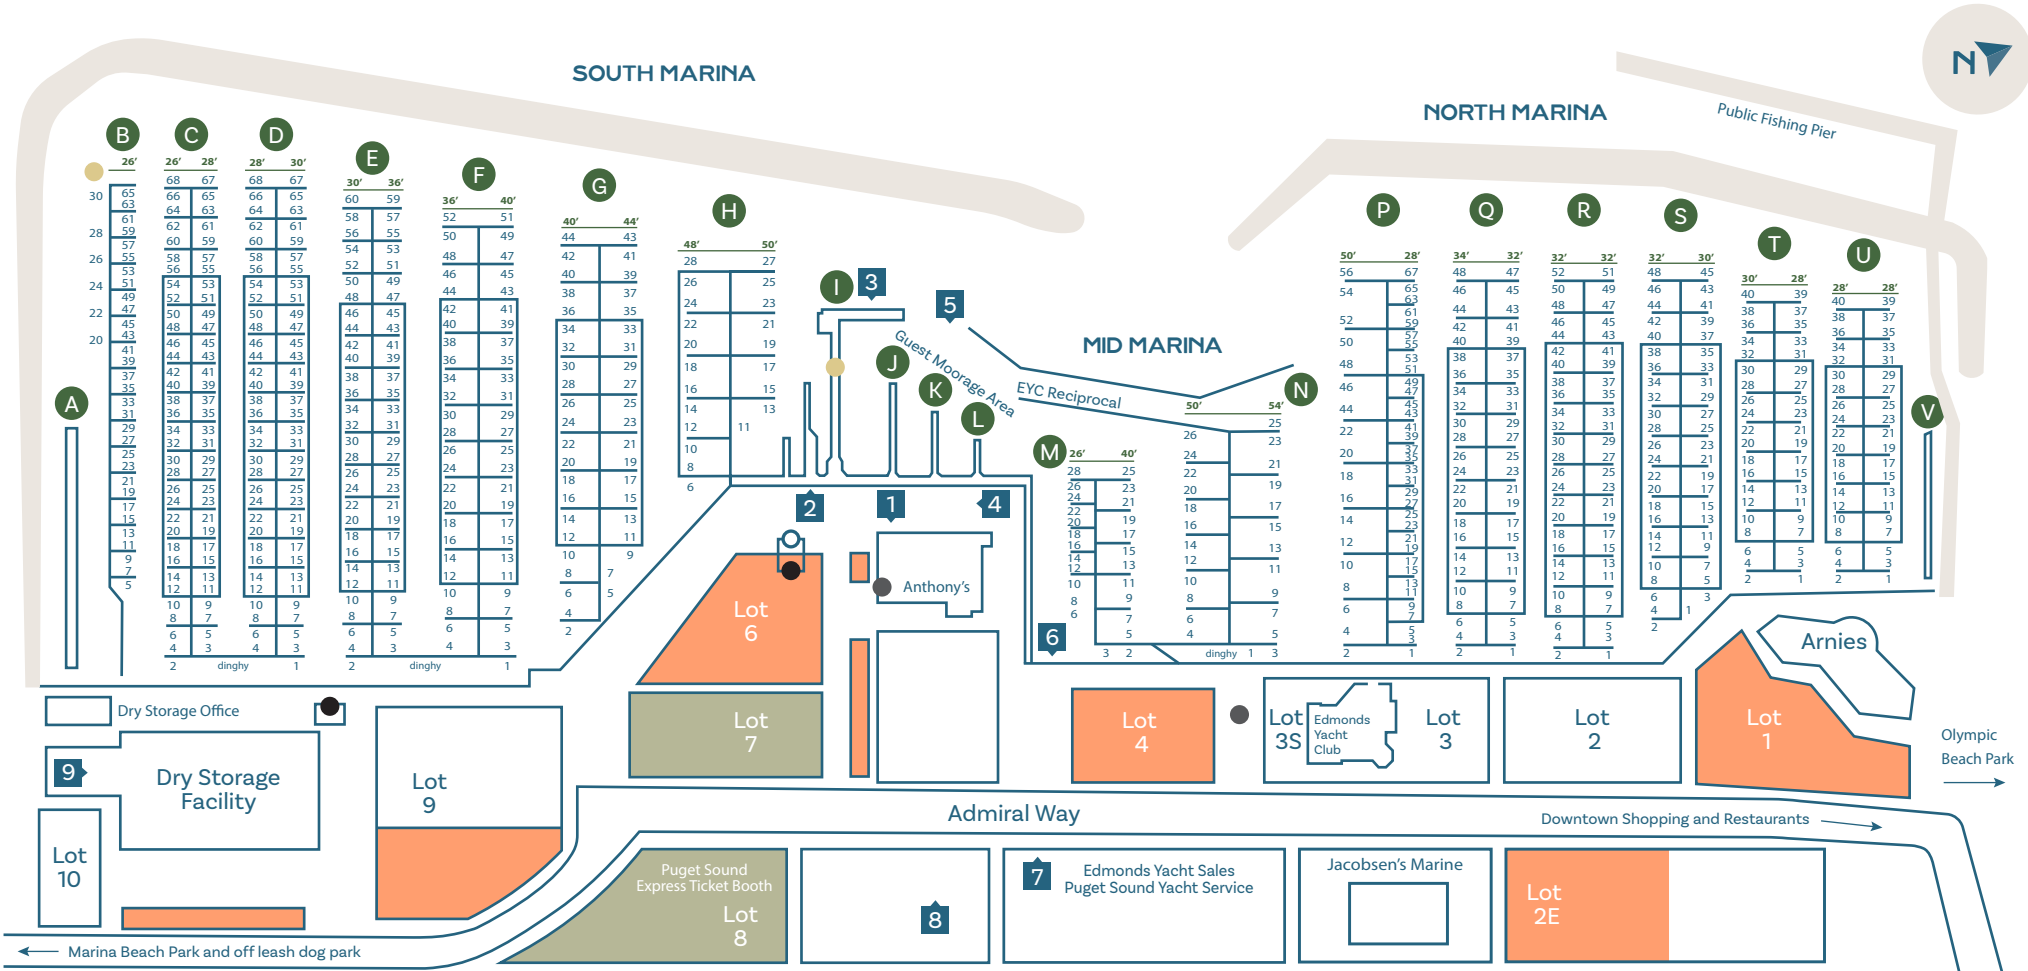

PORT OF EDMONDS MARINA MAP

- Visitor Parking Areas
- Trailer Parking Areas
- Pumpout
- Public Restrooms
- Restrooms
- Showers

- 1 Marina Operations Office
- 2 Public Launch
- 3 Fuel Dock
- 4 Mary Lou Block Plaza
- 5 Guest Moorage Area

- 6 Travelift
- 7 Boatyard
- 8 Administration Office & Maintenance Facility
- 9 Dry Storage Facility

Marina Operations: 425.775.4588

Radio: VHF CH 69/16

Administration Office: 425.774.0549

Dry Storage: 206.940.1348

Security: 425.508.7490

471 Admiral Way, Edmonds WA

Lat 47° 48' 41" Long 122° 22' 57"

PORTOFEDMONDS.GOV