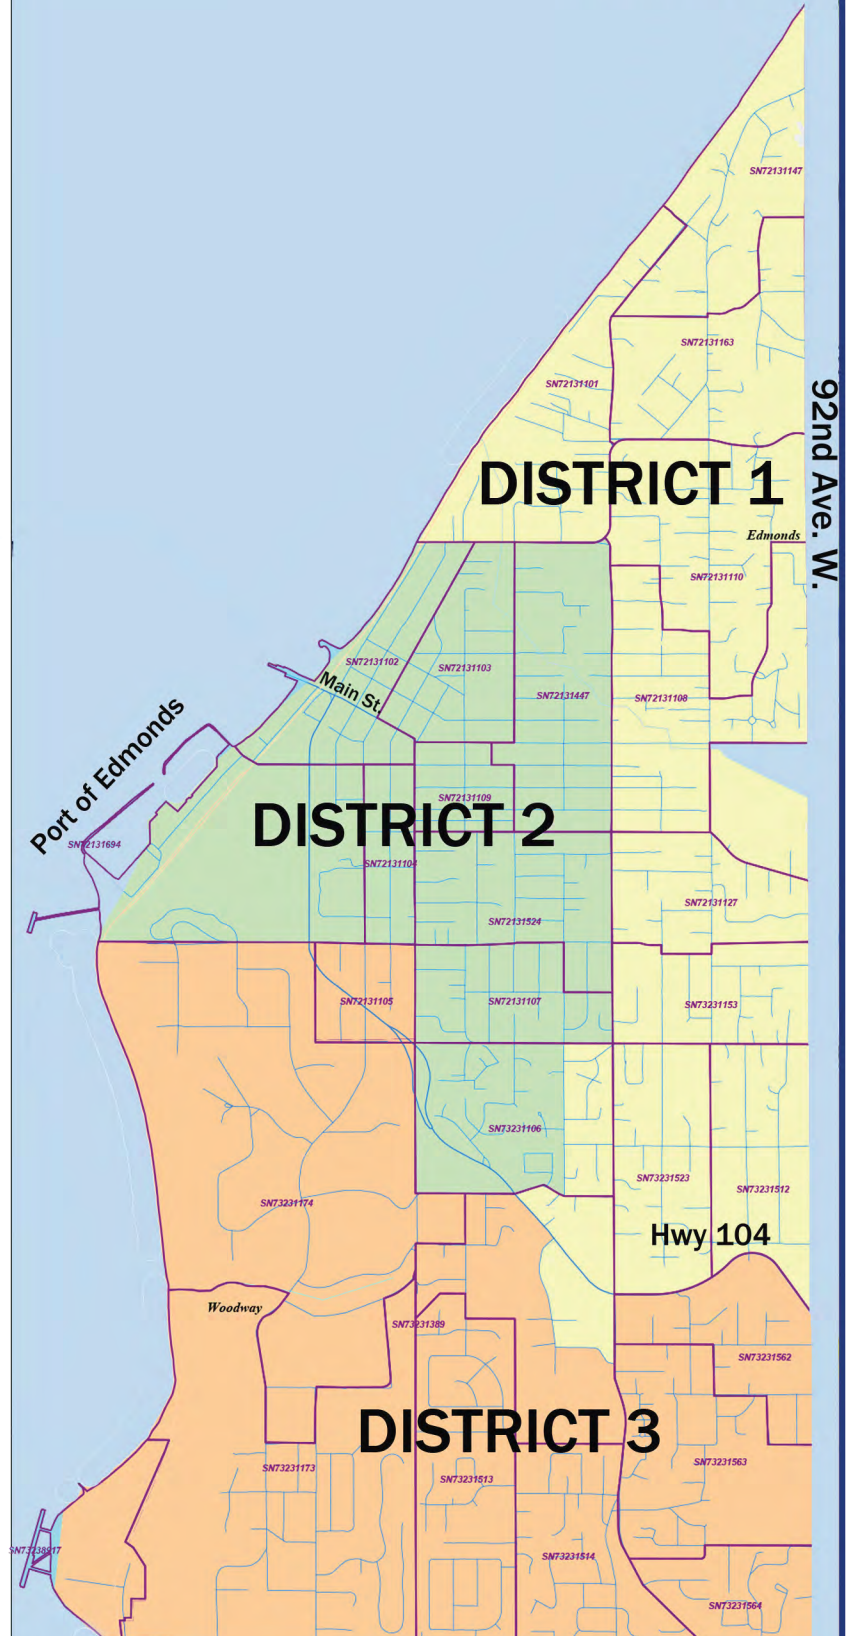

Port of Edmonds

Commission District Map

Janelle Cass
District 1

David Preston
District 2

Jay Grant
District 3

Selena Killin
Position 4
At Large

Steve Johnston
Position 5
At Large

Approved 12/15/2021. Not to scale. For informational purposes only. 244th St. SW

District 1

Starting at the intersection of Caspers St and 9th Ave N.
South on 9th Ave to 220th St.
Due west on extension of 220th St to Elm St and 8th Ave S.
South on 8th Ave S to 15th St SW.
Westerly on 15th St SW to Edmonds Way.
Southeasterly on Edmonds Way to 102nd PI W.
Southerly on 102nd PI W and to the Woodway Campus northerly east/west driveway, about 232nd St SW.
Easterly on the Woodway Campus northern drive to 100th Ave W.
North on 100th Ave W to Edmonds Way.
Meandering Easterly on Edmonds Way to the Port district outline.
North and southwesterly on the Port district outline to the extension of Casper St.
Easterly on Caspers St to the point of the beginning.

District 2

Starting at the intersection of Caspers St and 9th Ave.
South on 9th Ave to 220th St.
Due west on extension of 220th St to Elm St and 8th Ave S.
South on 8th Ave S to 15th St SW.
Westerly on 15th St SW to 226th St SW.
Westerly on 226th St SW to the extension of 5th Ave S.
North on extension and 5th Ave S to Pine St.
West on Pine St to the 2020 Census city limits of Edmonds.
Westerly on the 2020 Census city limits of Edmonds into Puget Sound and the Port district outline.
Northerly on the Port district outline to the extension of Casper St.
Easterly on Casper St to the point of the beginning.