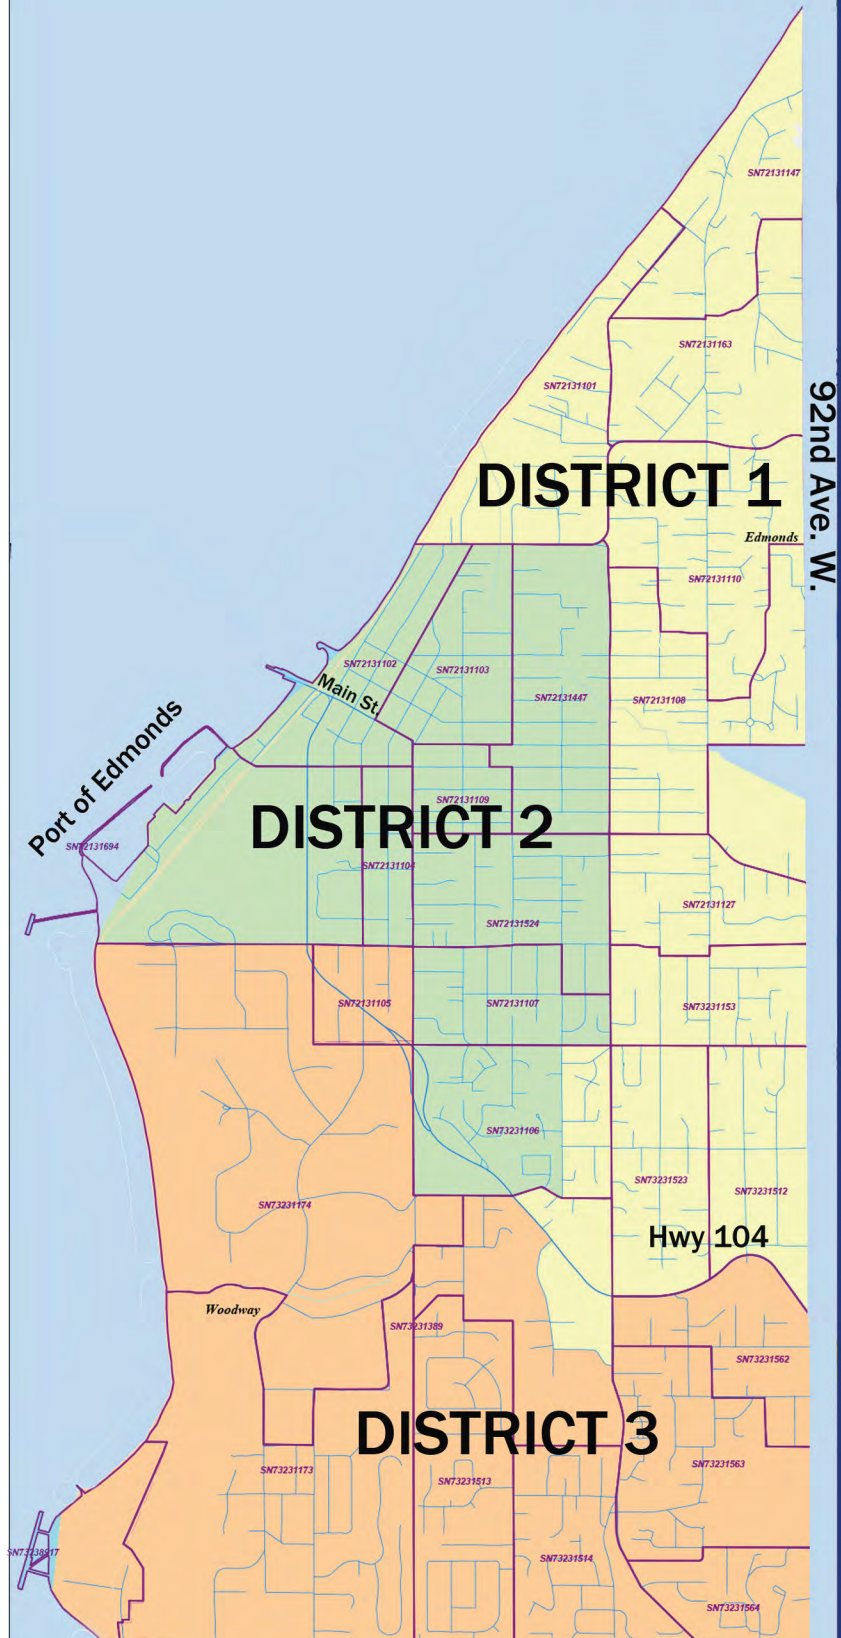

Port of Edmonds

Commission District Map

Janelle Cass
District 1

David Preston
District 2

Jay Grant
District 3

Selena Killin
Position 4
At Large

Ross Dimmick
Position 5
At Large

Approved 12/15/2021. Not to scale. For informational purposes only. 244th St. SW

District 1

Starting at the intersection of Caspers St and 9th Ave N.
South on 9th Ave to 220th St.
Due west on extension of 220th St to Elm St and 8th Ave S.
South on 8th Ave S to 15th St SW.
Westerly on 15th St SW to Edmonds Way.
Southeasterly on Edmonds Way to 102nd PI W.
Southerly on 102nd PI W and to the Woodway Campus northerly east/west driveway, about 232nd St SW.
Easterly on the Woodway Campus northern drive to 100th Ave W.
North on 100th Ave W to Edmonds Way.
Meandering Easterly on Edmonds Way to the Port district outline.
North and southwesterly on the Port district outline to the extension of Casper St.
Easterly on Caspers St to the point of the beginning.

District 2

Starting at the intersection of Caspers St and 9th Ave.
South on 9th Ave to 220th St.
Due west on extension of 220th St to Elm St and 8th Ave S.
South on 8th Ave S to 15th St SW.
Westerly on 15th St SW to 226th St SW.
Westerly on 226th St SW to the extension of 5th Ave S.
North on extension and 5th Ave S to Pine St.
West on Pine St to the 2020 Census city limits of Edmonds.
Westerly on the 2020 Census city limits of Edmonds into Puget Sound and the Port district outline.
Northerly on the Port district outline to the extension of Casper St.
Easterly on Casper St to the point of the beginning.